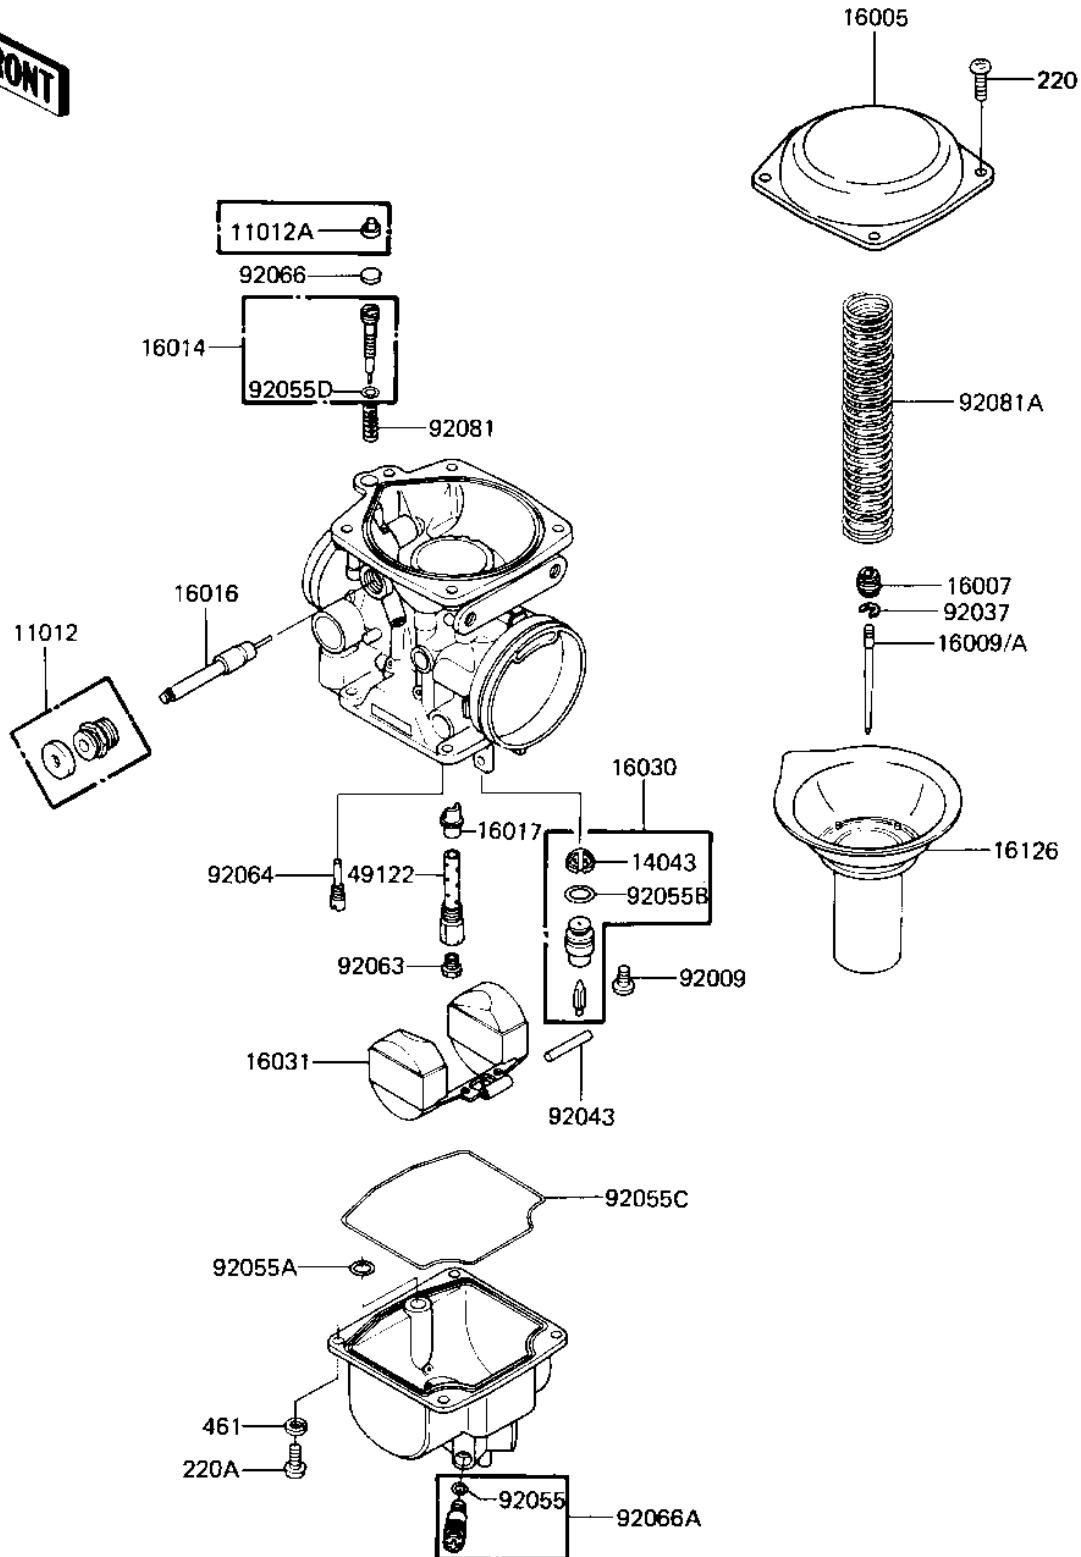

1983 550 LTD Shaft PARTS DIAGRAM

CARBURETOR PARTS

E1612-0063

1983 550 LTD Shaft PARTS LIST

CARBURETOR PARTS

ITEM NAME	PART NUMBER	QUANTITY
CAP (Ref # 11012)	11012-1243	1
CAP (Canada) (Ref # 11012A)	11012-1265	1
FILTER,FLOAT VALVE (Ref # 14043)	14043-1011	1
TOP-CHAMBER,CR PLATED (Ref # 16005)	16005-1021	1
SEAT-SPRING (Ref # 16007)	16007-1051	1
NEEDLE-JET,#4A02 (Ref # 16009)	16009-1129	1
NEEDLE-JET,#4A00 (Canada) (Ref # 16009A)	16009-1130	1
SCREW-PILOT AIR (Ref # 16014)	16014-1032	1
PLUNGER (Ref # 16016)	16016-1023	1
JET-NEEDLE (Ref # 16017)	16017-1116	1
VALVE-FLOAT (Ref # 16030)	16030-1024	1
FLOAT (Ref # 16031)	16031-1018	1
VALVE (Ref # 16126)	16126-1047	1
PIPE-BLEEDER (Ref # 49122)	49122-1012	1
SCREW,FLOAT VALVE (Ref # 92009)	92009-1168	1
CLAMP (Ref # 92037)	92037-1303	1
PIN (Ref # 92043)	92043-1112	1
"O" RING,OVERFLOW (Ref # 92055)	92055-1071	1
RING-O (Ref # 92055A)	92055-1126	1
RING-O (Ref # 92055B)	92055-1127	1
RING-O,FLOAT CHAMBER (Ref # 92055C)	92055-1128	1
RING-O (Ref # 92055D)	92055-1134	1
JET-MAIN,#120 (Ref # 92063)	92063-1134	1
JET-PILOT (Ref # 92064)	92064-1055	1
PLUG,PILOT SCREW (Ref # 92066)	92066-1051	1
SCREW,DRAIN (Ref # 92066A)	92066-1065	1
SPRING (Ref # 92081)	92081-1441	1
SPRING (Ref # 92081A)	92081-1461	1
SCREW PAN HEAD 4X8 (Ref # 220)	220B0408	1

1983 550 LTD Shaft PARTS LIST

CARBURETOR PARTS

ITEM NAME	PART NUMBER	QUANTITY
SCREW-PAN-CRROSS,4X12 (Ref # 220A)	220B0412	1
WASHER SPRING 4MM (Ref # 461)	461F0400	1